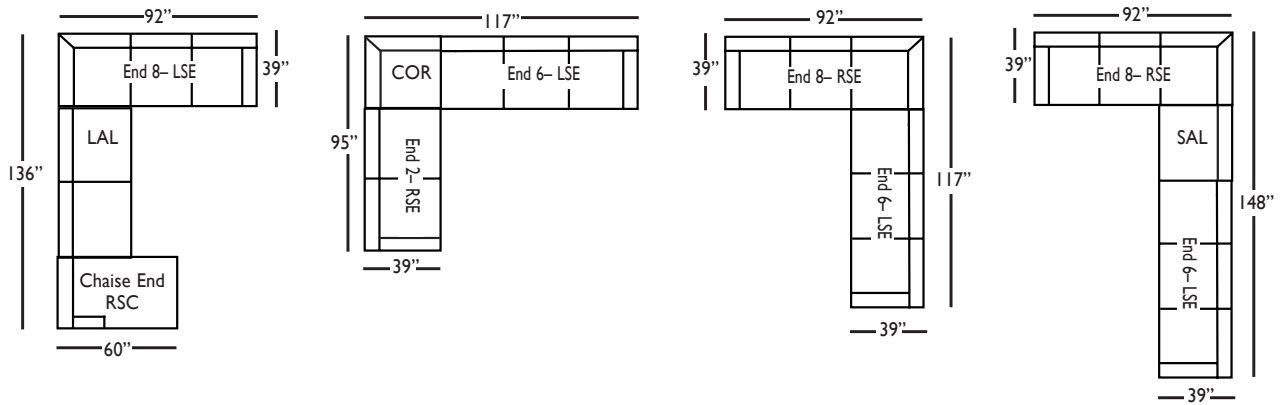

CINDY • UPHOLSTERED

3-Seat End with Corner - End 8*
L92" D39" H40"
*available as right or left seated