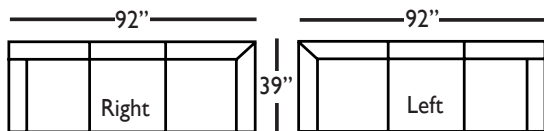

CINDY • UPHOLSTERED

3-Seat End with Corner - End 8*
L92" D39" H40"
*available as right or left seated