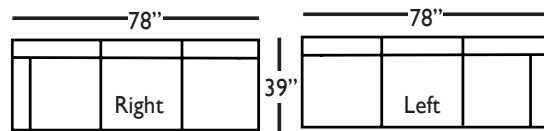

CINDY SECTIONAL COLLECTION				
	3-Seat End w/Corner	3-Seat End	Chaise	Large Armless
Standard Features				
20" Contrasting Down Blend Throw Pillow	x (2)	x	x	N/A
Tapered or Turned Leg*	x	x	x	x
Wooden Leg Finish	x	x	x	x
Cloud Cushion:	x	x	x	x
Sinuous Underconstruction	x	x	x	x
Options - See Price List for Prices				
Luxe Cushion:	No Charge	No Charge	No Charge	No Charge
Cloud Plus Cushion	x	x	x	x
Contrast Welt (CW)	x	x	x	x
Ordering Instructions				
To Order, Please write the following:	Cindy-End8-LSE/RSE	Cindy-End6-LSE/RSE	Cindy-Chse-LSC/RSC	Cindy-LAL

CINDY SECTIONAL COLLECTION				
	Corner	2-Seat End	Single Seat End	Small Armless
Standard Features				
20" Contrasting Down Blend Throw Pillow	x	x	x	N/A
Tapered or Turned Leg*	x	x	x	x
Wooden Leg Finish	x	x	x	x
Cloud Cushion:	x	x	x	x
Sinuous Underconstruction	x	x	x	x
Options - See Price List for Prices				
Luxe Cushion:	No Charge	No Charge	No Charge	No Charge
Cloud Plus Cushion	x	x	x	x
Contrast Welt (CW)	x	x	x	x
Ordering Instructions				
To Order, Please write the following:	Cindy-Cor	Cindy-End2-LSE/RSE	Cindy-End3-LSE/RSE	Cindy-SAL

Pattern Availability: RG, PS, NM, RS

NOTE: If a leg type is not stated on your order, it will automatically default to the TURNED LEG.

CINDY • UPHOLSTERED

3-Seat End with Corner - End 8*
L92" D39" H40"
**available as right or left seated*