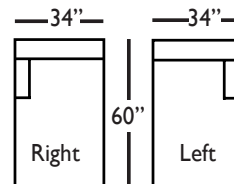

Three Seat End 6- RSE/LSE
L78" D39" H40"

Three Seat End w/Corner
End 8 - RSE/LSE
L92" D39" H40"

Large Armless - LAL
L63" D39" H40"

Corner - COR
L39" D39" H40"

Two Seat End -END2
LSE/RSE
L56" D39" H40"

Single Seat End -END3
LSE/RSE
L30" D39" H40"

Pattern Availability: RG, PS, NM, RS

NOTE: If a leg type is not stated on your order, it will automatically default to the TURNED LEG.

CINDY • UPHOLSTERED

3-Seat End with Corner - End 8*
L92" D39" H40"
**available as right or left seated*

3-Seat End - End 6*
L78" D39" H40"
**available as right or left seated*

2-Seat End - End 2*
L56" D39" H40"
**available as right or left seated*

Single Seat End - End 3*
L30" D39" H40"
**available as right or left seated*

Chaise End - CHSE*
L34" D60" H40"
**available as right or left seated*

Large Armless
L63" D39" H40"

Small Armless
L31" D39" H40"

Corner
L39" D39" H40"