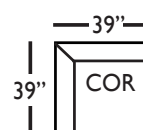

Pattern Availability: RG, PS, NM, RS

NOTE: If a leg type is not stated on your order, it will automatically default to the TURNED LEG.

CINDY • UPHOLSTERED

3-Seat End with Corner - End 8*
L92" D39" H40"
**available as right or left seated*

3-Seat End - End 6*
L78" D39" H40"
**available as right or left seated*

2-Seat End - End 2*
L56" D39" H40"
**available as right or left seated*

Single Seat End - End 3*
L30" D39" H40"
**available as right or left seated*

Chaise End - CHSE*
L34" D60" H40"
**available as right or left seated*

Large Armless
L63" D39" H40"

Small Armless
L31" D39" H40"

Corner
L39" D39" H40"