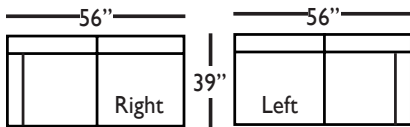

CINDY SECTIONAL COLLECTION				
	Corner	2-Seat End	Single Seat End	Small Armless
Standard Features				
20" Contrasting Down Blend Throw Pillow	x	x	x	N/A
Tapered or Turned Leg*	x	x	x	x
Wooden Leg Finish	x	x	x	x
Cloud Cushion:	x	x	x	x
Sinuous Underconstruction	x	x	x	x
Options - See Price List for Prices				
Luxe Cushion:	No Charge	No Charge	No Charge	No Charge
Cloud Plus Cushion	x	x	x	x
Contrast Welt (CW)	x	x	x	x
Ordering Instructions				
To Order, Please write the following:	Cindy-Cor	Cindy-End2-LSE/RSE	Cindy-End3-LSE/RSE	Cindy-SAL

Pattern Availability: RG, PS, NM, RS

NOTE: If a leg type is not stated on your order, it will automatically default to the TURNED LEG.

CINDY • UPHOLSTERED

3-Seat End with Corner - End 8*
L92" D39" H40"
**available as right or left seated*

3-Seat End - End 6*
L78" D39" H40"
**available as right or left seated*

2-Seat End - End 2*
L56" D39" H40"
**available as right or left seated*

Single Seat End - End 3*
L30" D39" H40"
**available as right or left seated*