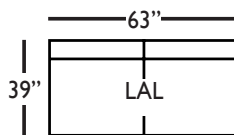

Pattern Availability: RG, PS, NM, RS

NOTE: If a leg type is not stated on your order, it will automatically default to the TURNED LEG.

CINDY • UPHOLSTERED

3-Seat End with Corner - End 8*
L92" D39" H40"
**available as right or left seated*

3-Seat End - End 6*
L78" D39" H40"
**available as right or left seated*

2-Seat End - End 2*
L56" D39" H40"
**available as right or left seated*

Single Seat End - End 3*
L30" D39" H40"
**available as right or left seated*

Chaise End - CHSE*
L34" D60" H40"
**available as right or left seated*

Large Armless
L63" D39" H40"

Small Armless
L31" D39" H40"

Corner
L39" D39" H40"